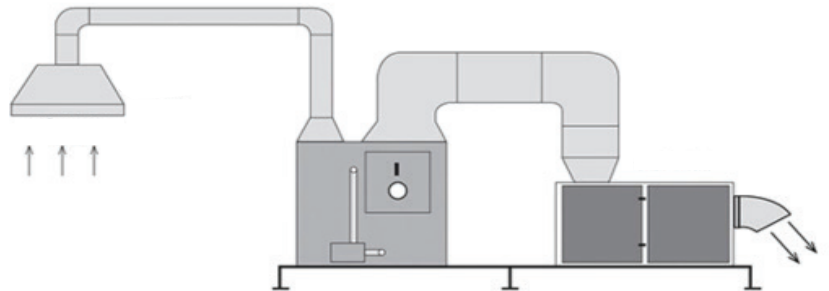

USAGE AREAS

Solid fuel heating boiler, coal grills ,kitchen hoods, paint shop, polish shop, clothes dryer outlets, factory oil dusty and chemical-containing ventilation outlets.

Tip/Kod Type/Code	Max. Debi Air Flow
	m³ / h
HSYK-025	2.500
HSYK-040	4.000
HSYK-050	5.000
HSYK-060	6.000
HSYK-075	7.500
HSYK-100	10.000
HSYK-125	12.500
HSYK-150	15.000
HSYK-175	17.500
HSYK-200	20.000
HSYK-250	25.000
HSYK-300	30.000