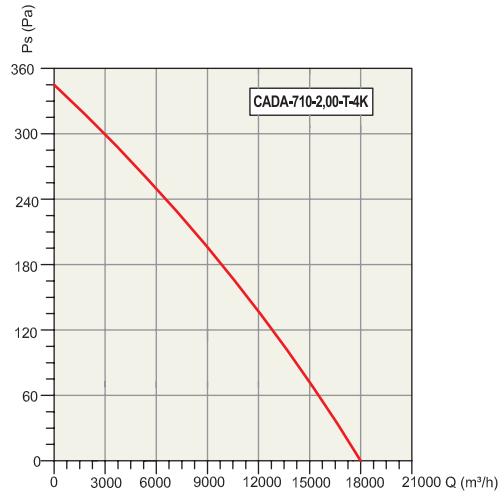

Discover the potential