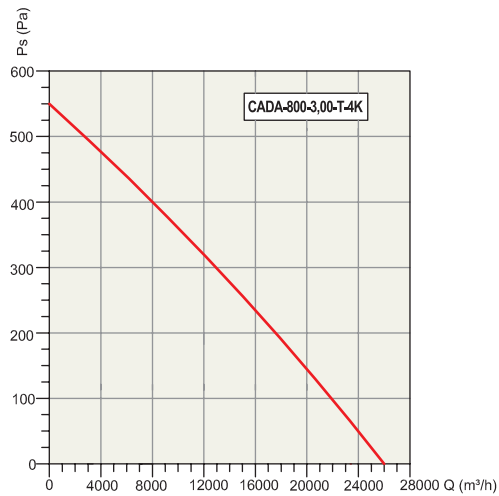

Discover the potential