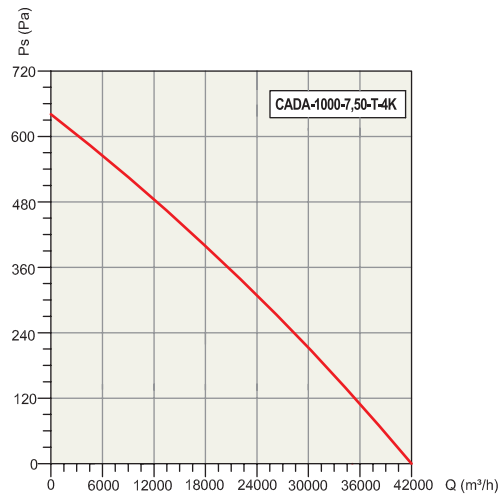

Discover the potential