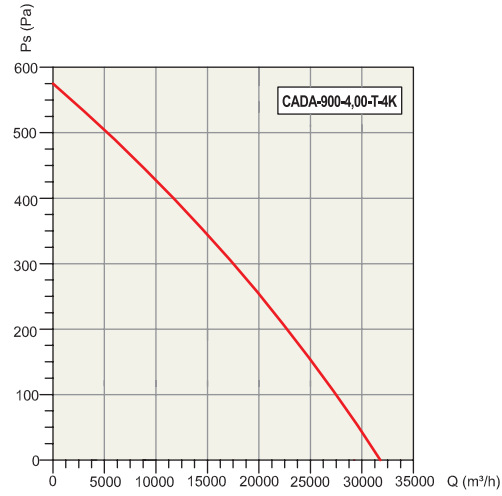

Discover the potential