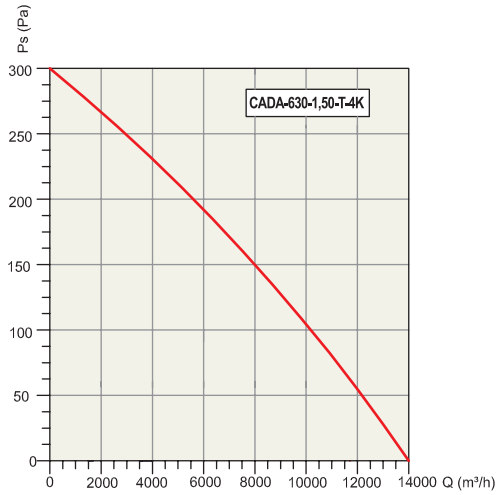

Discover the potential