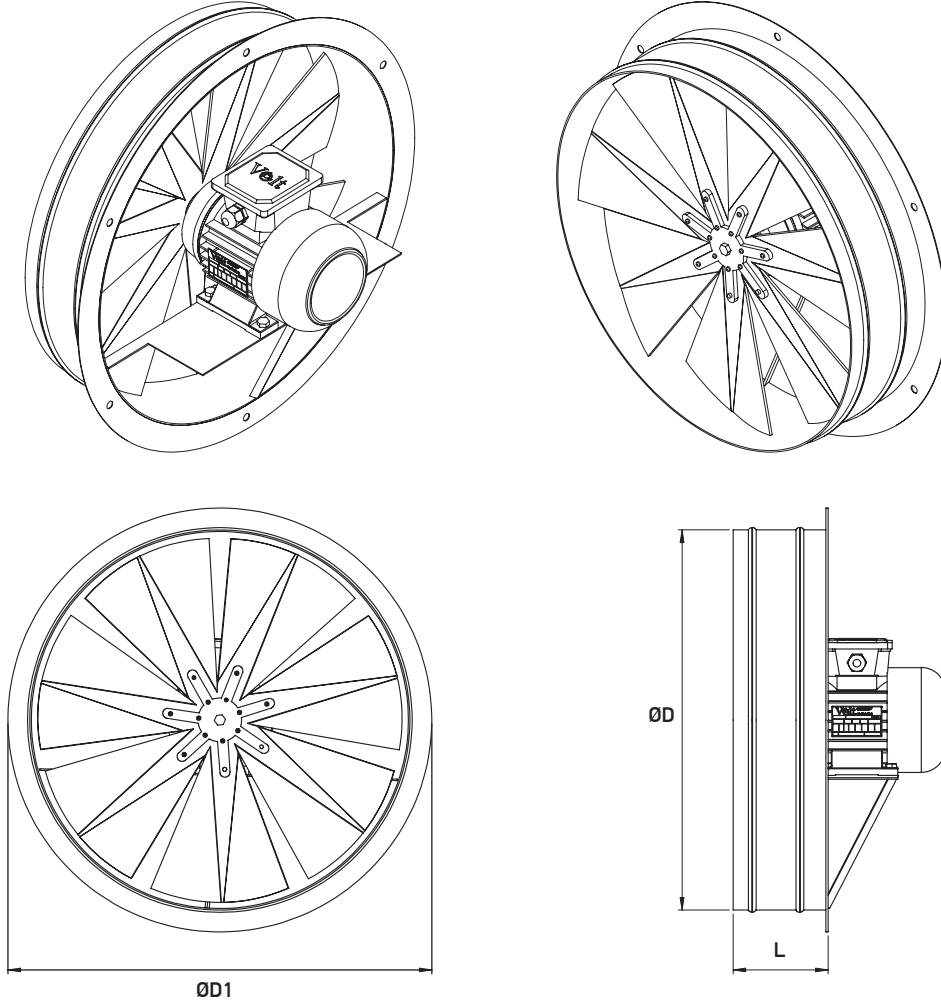

MATERIAL

Its body and fan are made of electrostatic powder-coated steel plate.

SPEED CONTROL

It can be supplied with optional frequency inverters.

USAGE AREAS

It is used for the ventilation of large volume locations like factories, warehouses, paint shops, workshops, etc.

TEKNİK ÖLÇÜLER / TECHNICAL DIMENSION

Tip/Kod Type/Code	Ölçüler / Sizes (mm)		
	ØD	ØD1	L
AYYP-300-0,33-T-4K	300	370	130
AYYP-350-0,33-T-4K	350	420	130
AYYP-400-0,33-T-4K	400	470	130
AYYP-450-0,50-T-4K	450	520	130
AYYP-500-0,50-T-4K	500	570	150
AYYP-550-1,00-T-4K	550	620	150
AYYP-600-1,00-T-4K	600	670	150
AYYP-650-1,50-T-4K	650	720	200
AYYP-700-2,00-T-4K	700	770	200
AYYP-750-3,00-T-4K	750	820	200
AYYP-800-4,00-T-4K	800	870	200