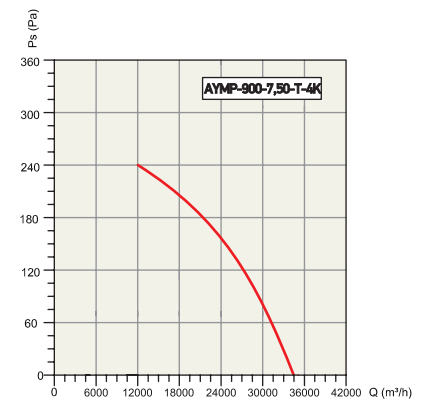

Discover the potential