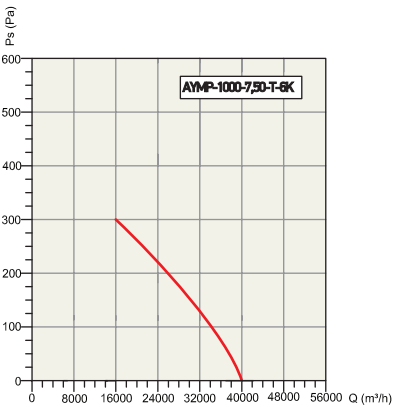

Discover the potential