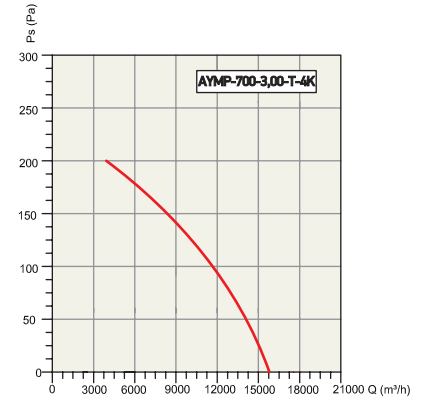

Discover the potential