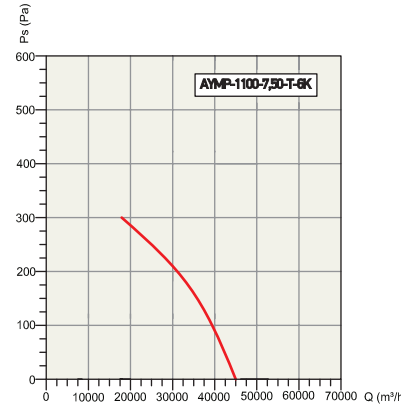

Discover the potential