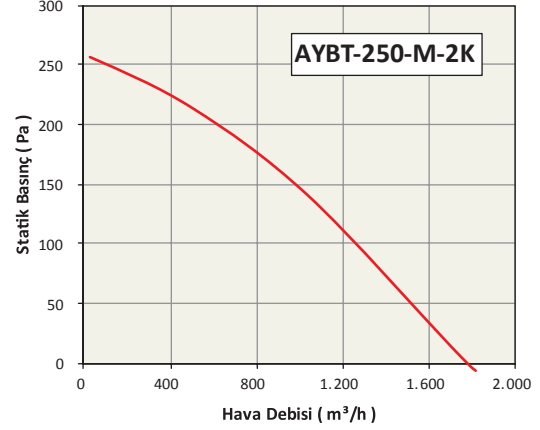

TEKNİK ÖLÇÜLER / TECHNICAL DIMENSION