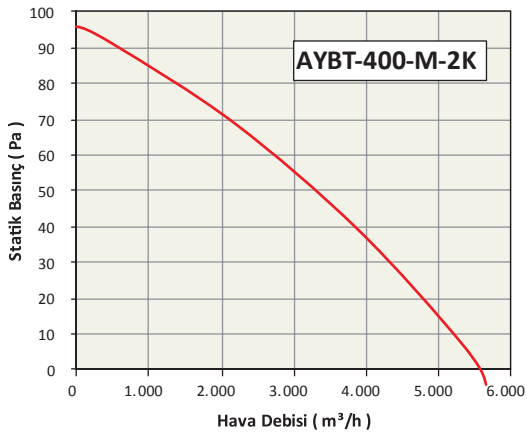

TEKNİK ÖLÇÜLER / TECHNICAL DIMENSION