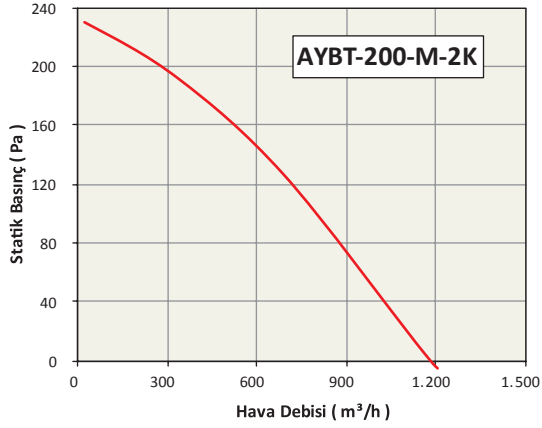

TEKNİK ÖLÇÜLER / TECHNICAL DIMENSION