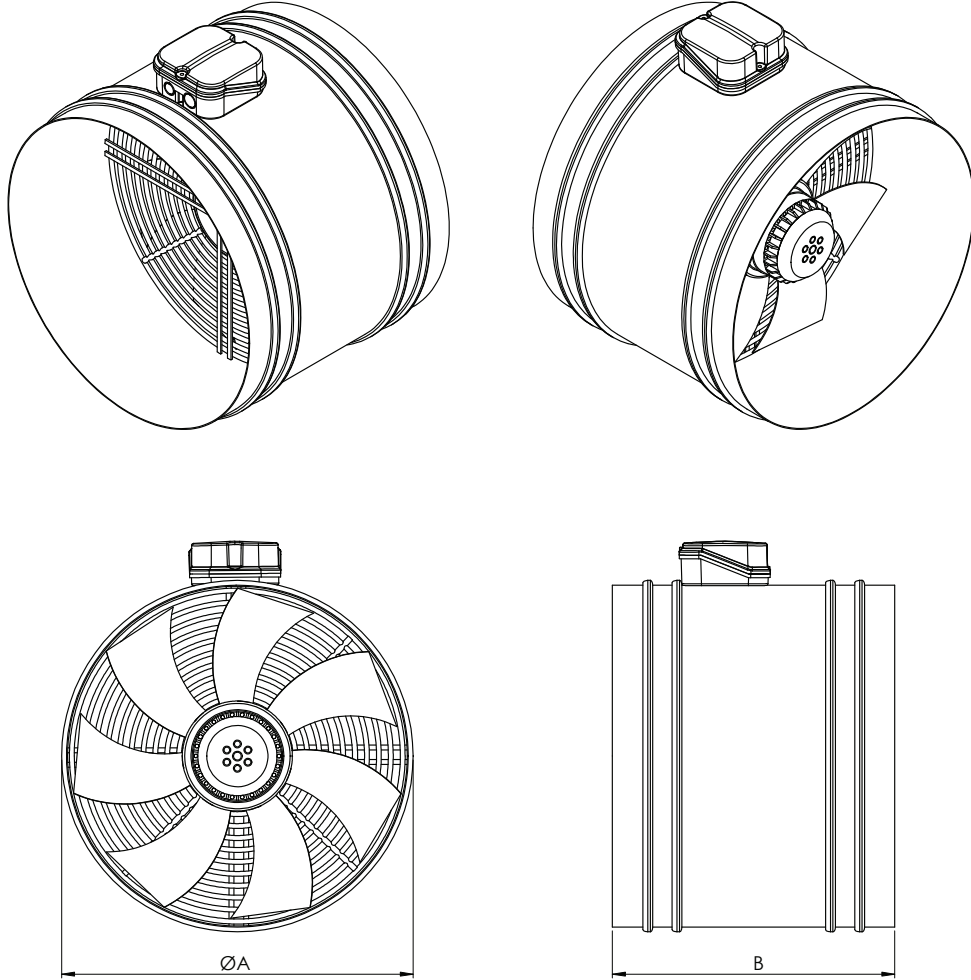

AYBT these fans which can be mounted between the wings provide a strong air flow. They are economic fans with low sound levels and a high productivity.

MATERIAL

The fan is made of DKP steel plate and is electrostatic powder-coated. And its body is made of galvanized steel plate.

TEKNİK ÖLÇÜLER / TECHNICAL DIMENSION

Tip/Kod Type/Code	Ölçüler / Sizes (mm)	
	A	B
AYBT-200-M-2K	200	235
AYBT-250-M-2K	250	235
AYBT-300-M-2K	300	235
AYBT-350-M-2K	350	235
AYBT-400-M-2K	400	235

TEKNİK ÖLÇÜLER / TECHNICAL DIMENSION