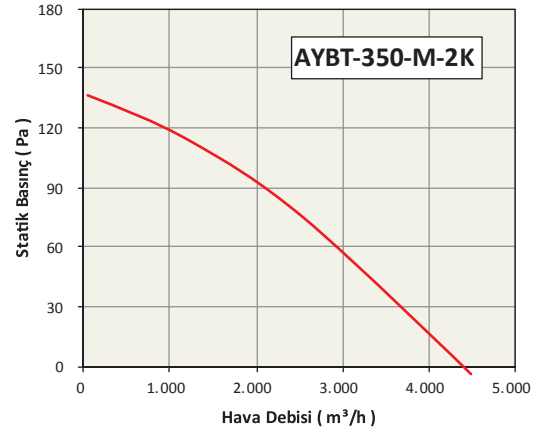

TEKNİK ÖLÇÜLER / TECHNICAL DIMENSION