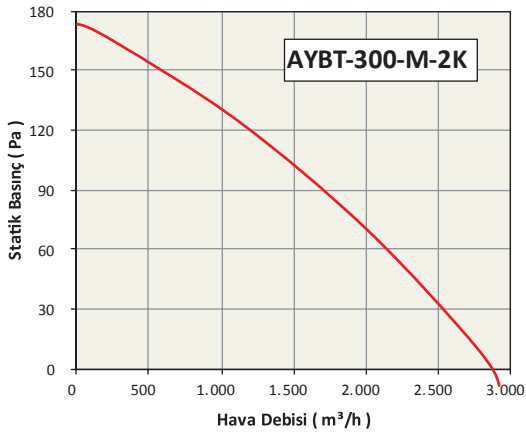

TEKNİK ÖLÇÜLER / TECHNICAL DIMENSION